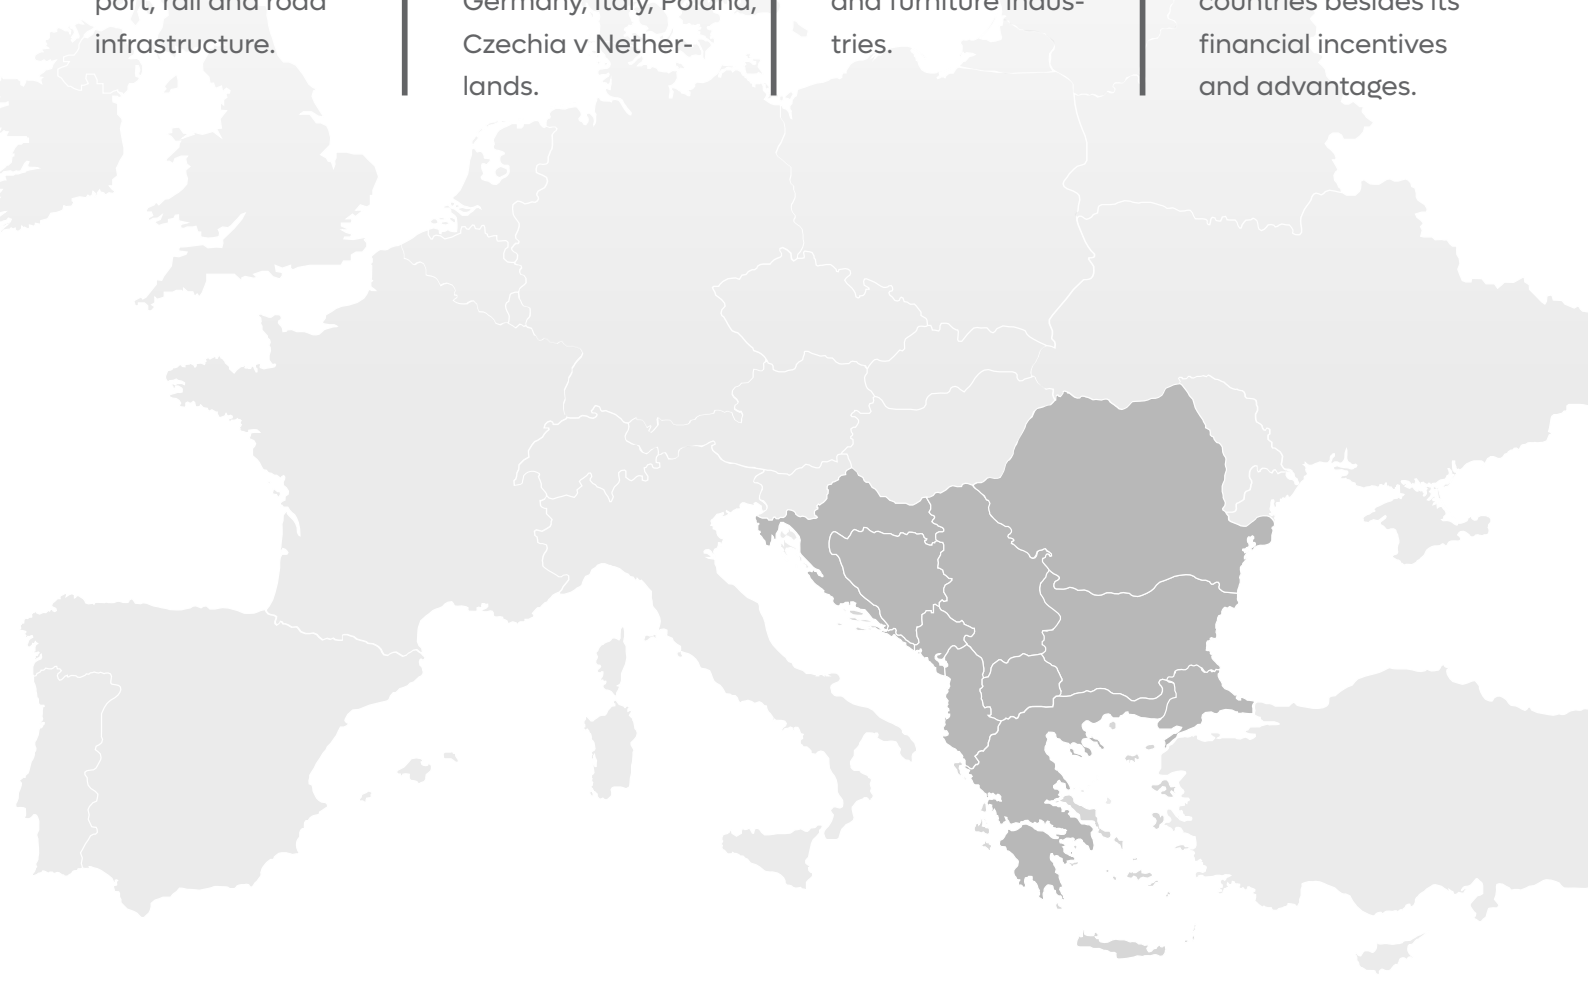

Setting out to shape the global market with 35 years of experience in woodworking machinery, forestry products and furniture sub-sectors, **ALL4WOOD** offers an opportunity to establish commercial connections with leading furniture manufacturers of the Balkan countries throughout a vast hinterland in Belgrade - the breakout star of the Southeast Europe.

AN OVERVIEW OF FOREST INDUSTRY IN THE BALKANS

22,4 Million
hectares
forest area

€ 50 Billion +
forest products
export

€ 35 Billion +
furniture export

Geostrategic Location

The junction of Pan-European transport corridors with advanced river transport, rail and road infrastructure.

A Production Hub

Duty-free export capability to European largest furniture producers such as Germany, Italy, Poland, Czechia v Netherlands.

Geographical Proximity

24-hour express delivery time to the prime European destinations of the wood, forest and furniture industries.

An Investment Destination

The focal point for global investors with the lowest operating costs among EU countries besides its financial incentives and advantages.

WHY SHOULD YOU EXHIBIT ?

Establish solid connections with key decision makers from Serbia and the Balkan countries including significant furniture & forestry products markets such as Poland, Czechia, Romania within the hosted buyer delegation program,