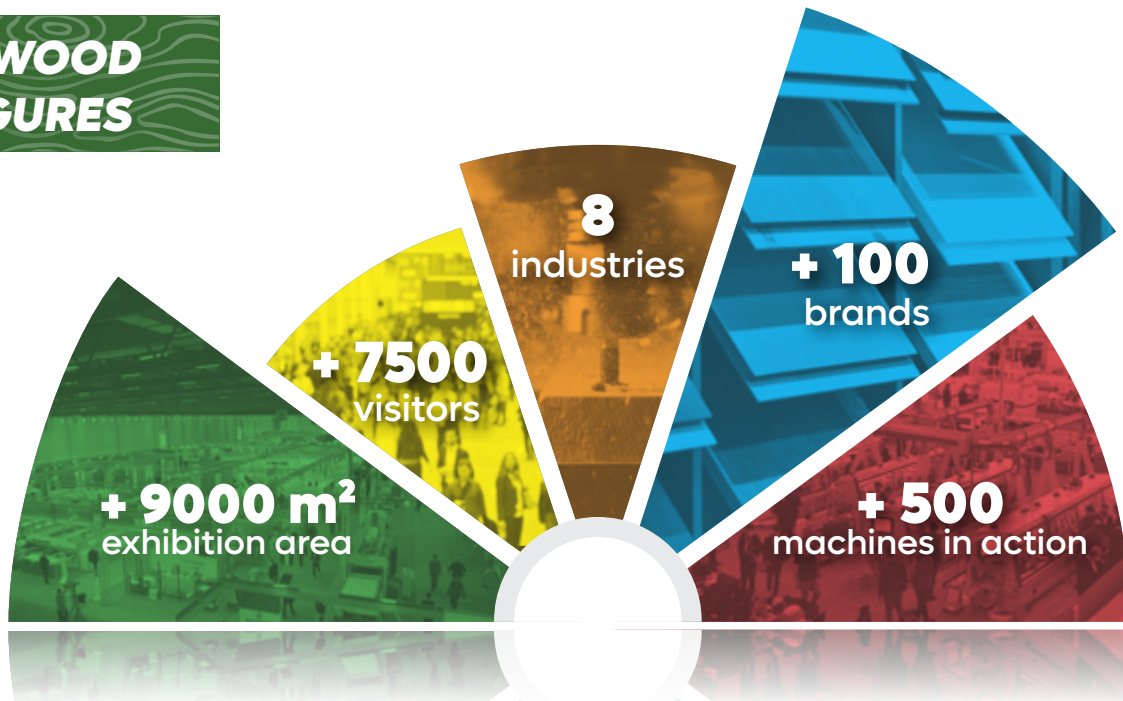

WHY SHOULD YOU EXHIBIT ?

Establish solid connections with key decision makers from Serbia and the Balkan countries including significant furniture & forestry products markets such as Poland, Czechia, Romania within the hosted buyer delegation program,

Increase your brand awareness and expand your dealer network,

Stand out from the competition through entering into new markets,

and to exploit many countless opportunities, take your place at **ALL4WOOD**.

PRODUCT GROUPS

WOOD PROCESSING MACHINERY

- Wood Cutting
- Edge Banding
- CNC
- Sizing
- Spraying & Painting
- Sanding
- Presses
- Drying Kilns

WOOD & FOREST PRODUCTS

- Roundwood, Timber
- Wooden Panel Types
- MDF, HDF
- Plyboard, Plywood
- Wood Flooring
- Coatings, Laminates
- Edge Tapes
- Decor & Overlay Papers
- Door (surfaces, panel, frames, sills)
- Wooden Wall Panels

FURNITURE ACCESSORIES & SIDE INDUSTRY

- Accessories & Auxiliary Products
- Manufacturing Tools & Equipment
- Chemicals
- Paint, Varnish, Polish, Dye
- Mattress Production Lines
- Mattress Production Equipment

ALL4WOOD IN FIGURES